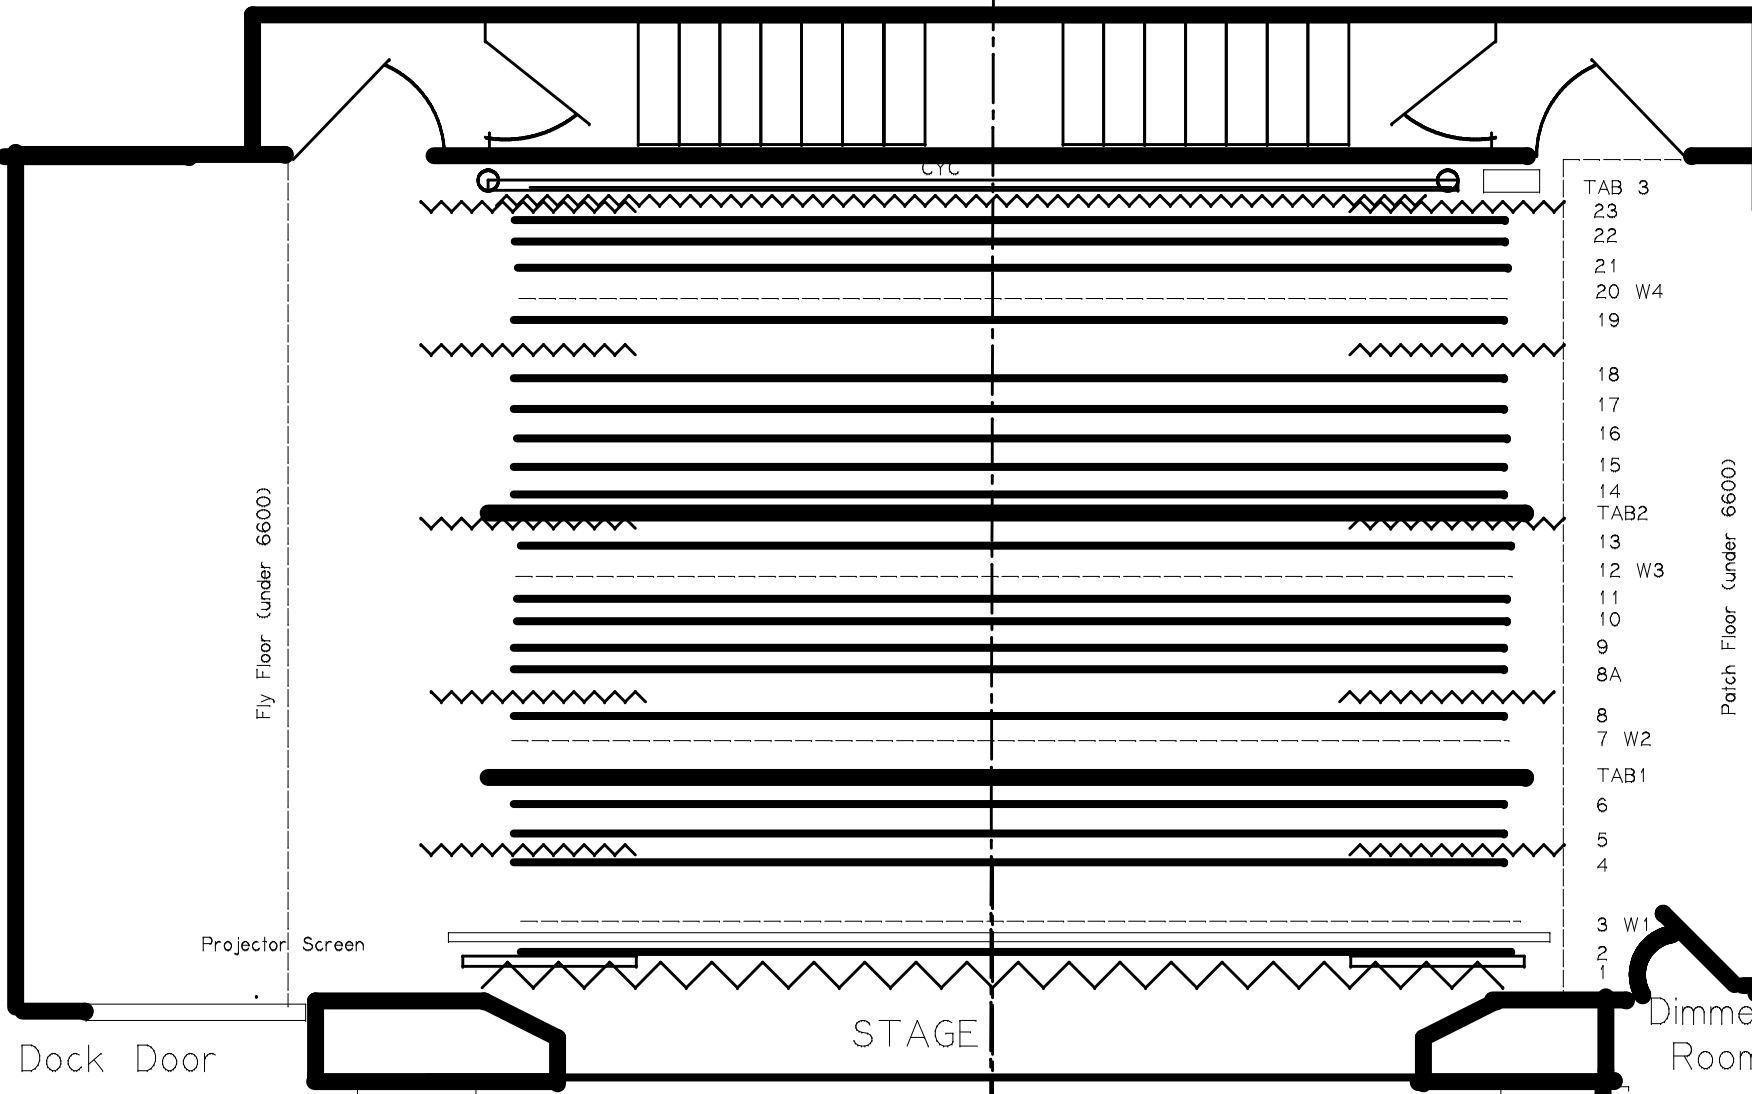

Secombe Fly Bar Plan

Pros. Height 4.5 metres

Graham Weymouth
2007

Fly Floor (under 6600)

Patch Floor (under 6600)

Projector Screen

STAGE

Dimmer Room