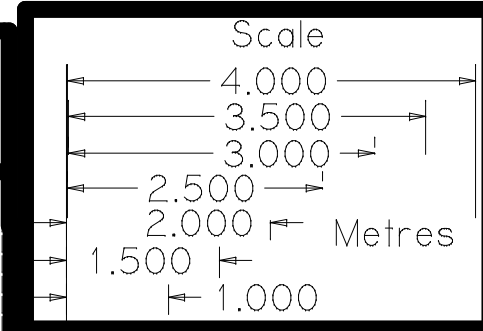

Secombe Fly Bar Plan

Pros. Height 4.5 metres

Graham Weymouth
2007

Fly Floor (under 6600)

Patch Floor (under 6600)

Projector Screen

STAGE

Dimmer Room